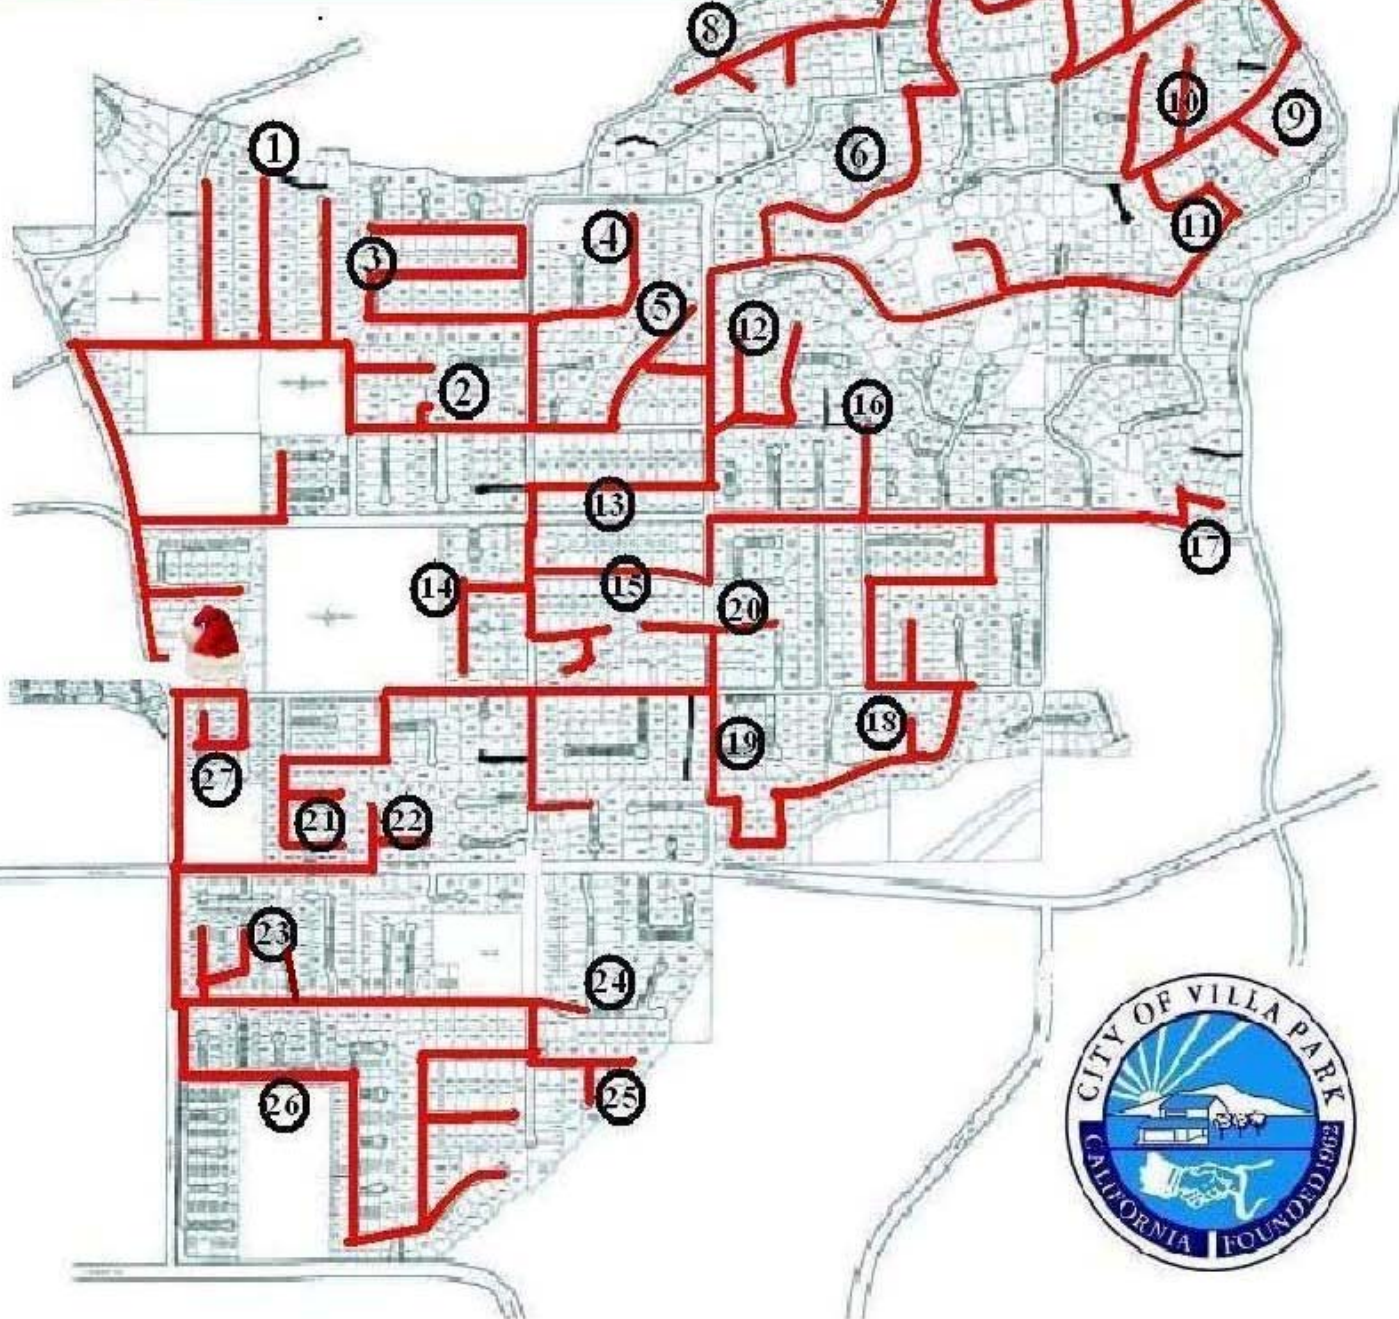

Santa departs from the Villa Park
Towne Center @ 8:00 AM

Route of Santa's Visit to VP
December 3, 2011

1. Brynmar Drive
2. Haninger Way @ Serrano Ave
3. Fleet Road
4. James Road @ James Circle
5. Janice Circle @ Robin Way
6. Brewer Way @ Walker Ranch
7. Peppertree Dr @ Smoketree Lane
8. Rosenau Drive @ Tritt Circle
9. Estates Drive
10. Hidden Valley Drive
11. Villa Isle Drive @ Villa Isle Circle
12. Alice Lane @ Eastwood Circle
13. Hillcrest Avenue
14. Windsor Drive @ Phelan Drive
15. Jocotal Avenue
16. Ludwig Street @ Ragan Circle
17. Larson Circle @ Parker Circle
18. Patrician Drive @ Camden Circle
19. Durfee Circle @ Lemon Street
20. Verde Lomas Drive @ Via Braco
21. Prado Woods Drive @ Prado Circle
22. Kenwick Drive @ Dorchester Circle
23. Lincoln Street @ Beardsley Circle
24. Lincoln Street @ Wulff Drive
25. Adams Ranch Rd @ Adams Ranch Cir
26. Aberdeen Lane @ Providence Drive
27. Robin Hood Circle @ Little John Way